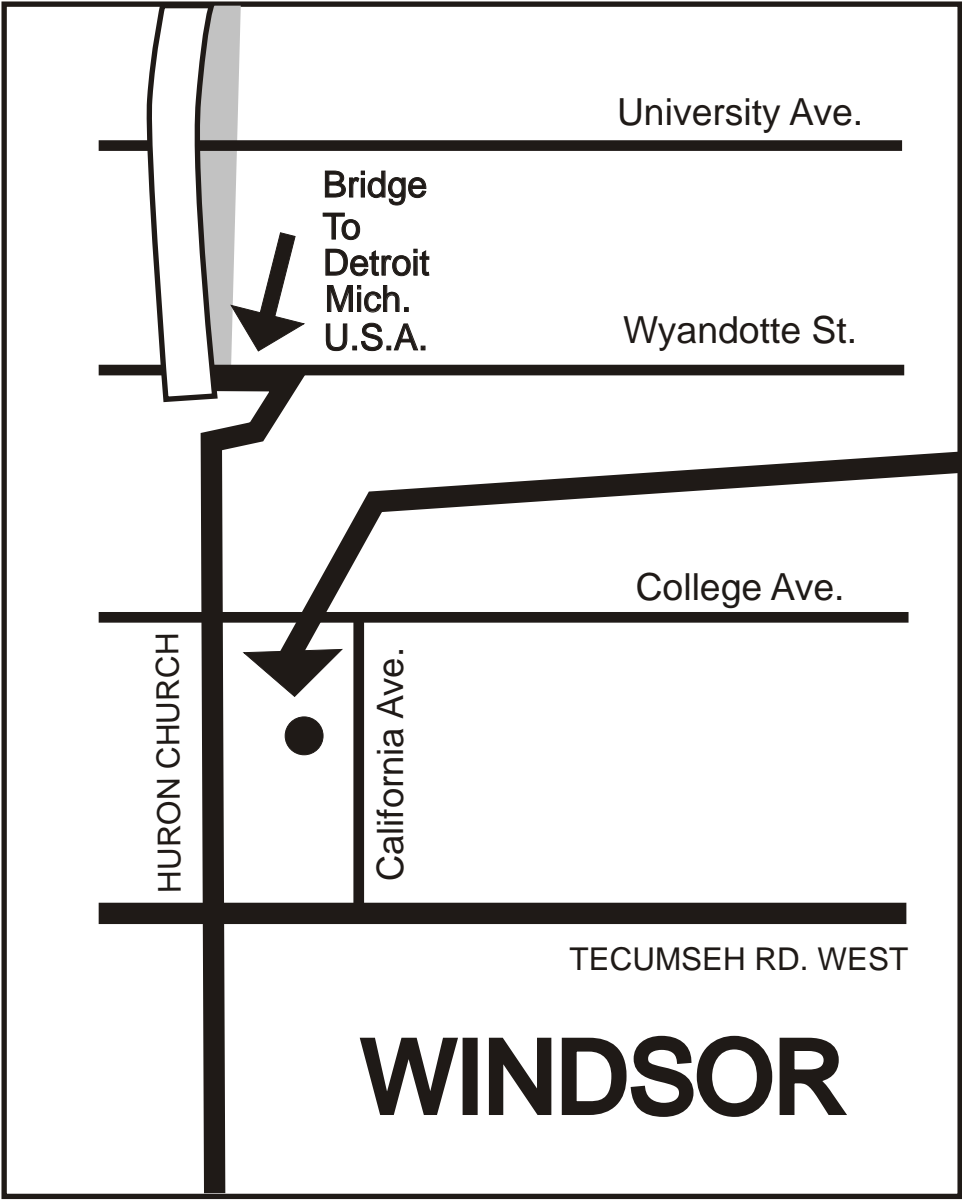

MAP TO EDUCATIONAL MEDIA CENTRE  
360 FAIRVIEW AVE. WEST, ESSEX, ONTARIO  
PHONE: 776-5610

MAP TO (WINDSOR OFFICE) MEDIA CENTRE  
1325 CALIFORNIA AVE., WINDSOR, ONTARIO  
PHONE: 253-2481